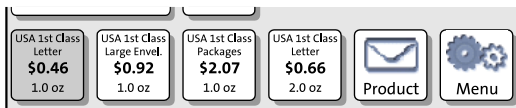

1 The Home screen

PostBase 20 – additional shortcut instead of Label/Feeder button:

The Home screen appears after the PostBase was turned on and the start routine has been successfully completed. Depending on the settings, you may have to select a user and enter the PIN.