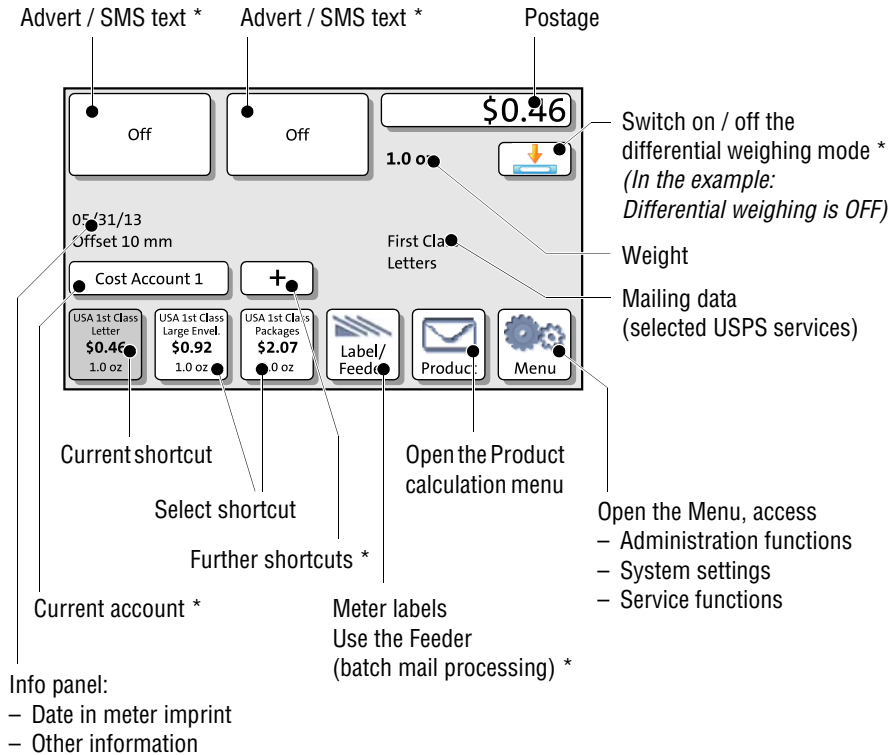

1 The Home screen

PostBase 20 – additional shortcut instead of Label/Feeder button:

The Home screen appears after the PostBase was turned on and the start routine has been successfully completed. Depending on the settings, you may have to select a user and enter the PIN.

* Availability depending on PostBase variant / equipment.