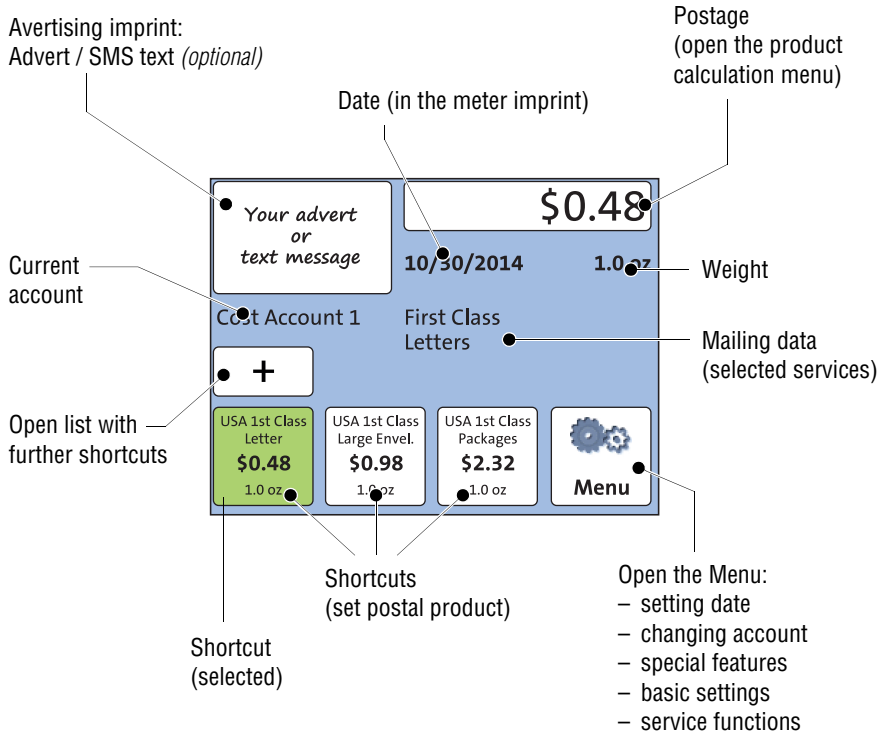

## 1 The Home screen

The Home screen appears after the PostBase Mini was turned on and the start routine has been successfully completed. Depending on the settings, you may have to select a user and enter the PIN.