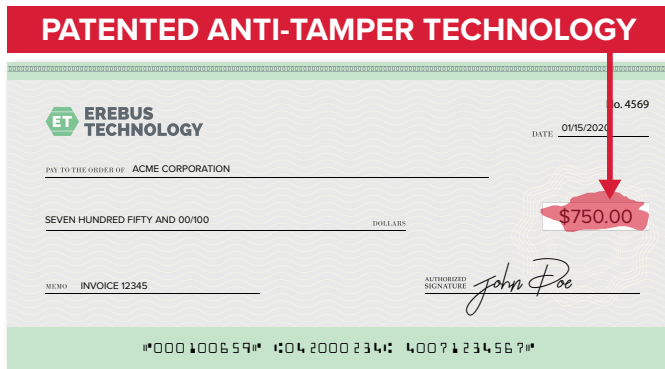

Included with Every TROY MICR Printer.

The World's Most Fraud Resistant MICR Toner.™

We always start with an original, brand new, HP toner cartridge. We then upgrade the standard toner with TROY MICR Toner Secure, which is The World's Most Fraud Resistant MICR Toner. Starting with an original HP cartridge is vital to the **security, quality, and reliability** that our customers depend on.